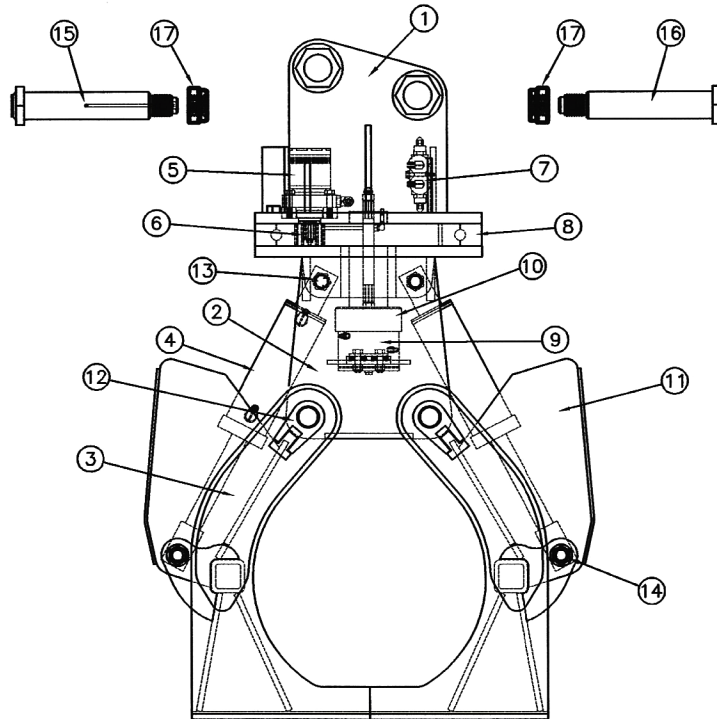

# 6369 SW GRAPPLE ASSEMBLY

ITEM	PART NO.	DESCRIPTION	QTY.
	6369	GRAPPLE ASSEMBLY	1
1	6326	UPPER HEAD ASSEMBLY	1
2	6333	LOWER HEAD ASSEMBLY	1
3	6223	ARM ASSEMBLY	2
4	1109	GRAPPLE CYLINDER	2
5	MF-12-0811	ORBIT MOTOR	1
6	2445	GRAPPLE PINION	1
7	SRCH	CUSHION BLOCK	1
8	A8-17N4A	GRAPPLE BEARING	1
9	2637	GRAPPLE SWIVEL ASSEMBLY	1
10	6415	SWIVEL COVER/EXTENSION	1
11	6358	CYLINDER GUARD	2
12	8235	GRAPPLE ARM PIN W/LOCK	2
13	GCB1NCJNL	GRAPPLE CYLINDER BOLT W/NUT	4
14	1.375X1HI	GRAPPLE ARM LUG INSERT	4
15	8252-3WZ	GRAPPLE TO BOOM PIN W/ZERK	1
16	8252-3	GRAPPLE TO WRISTING PIN	1
17	2NCNJN	NUT	2